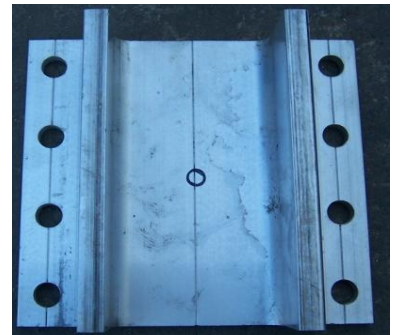

DOLLIES / ACCESSORIES

PART NO.	DESCRIPTION
00021-01	PAIR JOST
00021-02	NO GEAR JOST
00021-03	GEAR JOST

PART NO.	DESCRIPTION
00021-13	MARK V PAIR

PART NO.	DESCRIPTION
00021-12 EACH	HOLLAND DROP STAND

DOLLIES / ACCESSORIES

PART NO.	DESCRIPTION
00021-17	TOP
00021-16	BOTTOM

PART NO.	DESCRIPTION
00021-04	ALUM FRAMLESS DOLLY MT
00021-20	STEEL FRAMLESS DOLLY MT

PART NO.	DESCRIPTION
00021-19	ALUM FRAME DOLLY MT
00021-05	STEEL FRAME DOLLY MT

PART NO.	DESCRIPTION
00022-21	DROP STAND PIN
00021-10	BRACE LUG
00021-08	HANDLE HOLDER

DOLLIES / ACCESSORIES

PART NO.	DESCRIPTION
----------	-------------

00021-09	CRANK HANDLE
----------	--------------

PART NO.	DESCRIPTION
----------	-------------